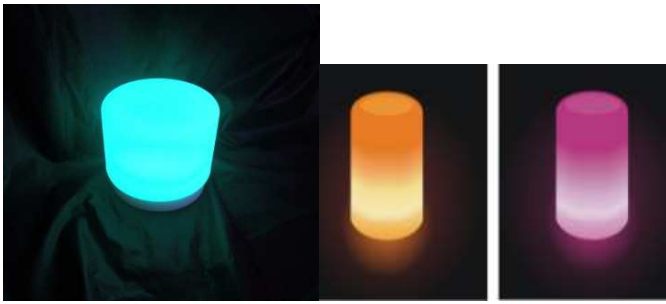

WINLITES IND. CO., LTD.

LED HOME DECORATION

BALL TYPE

SPHERE: D20CM, D25CM, D35CM, D40CM, D50CM

FLATE BALL : D32*H20CM

CEILING BALL

SIZE : D35CM, D40CM, D50CM

LED CHAIR

SIZE : CUBE IN 20CM, 30CM, 40CM, 50CM

SPECIAL SHAPE TABLE LAMP

SHAPE : COLUMN(S, M, L), PEBBLE-STONE, EGG(INCLINE)

LED STOOL

ARC STOOL

SOFA

LHD-G004

LHD-G005

LED BAR TABLE

ICE BUCKET

LHD-H001 : D25CM

LHD-H002 : D32CM

LHD-H003 : D36CM

--	--	--	--