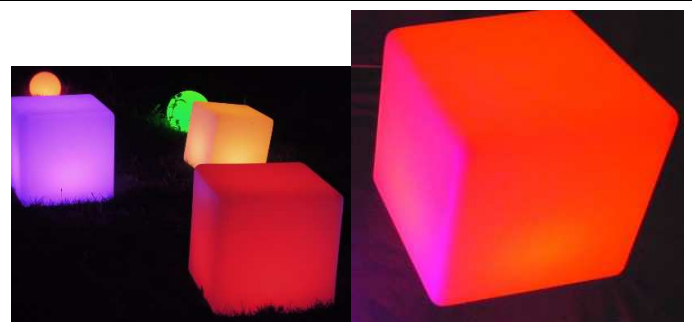

WINLITES IND. CO., LTD.

LED HOME DECORATION

BALL TYPE

SPHERE: D20CM, D25CM, D35CM, D40CM, D50CM

FLATE BALL : D32*H20CM

CEILING BALL

SIZE : D35CM, D40CM, D50CM

LED CHAIR

SIZE : CUBE IN 20CM, 30CM, 40CM, 50CM

SPECIAL SHAPE TABLE LAMP

SHAPE : COLUMN(S, M, L), PEBBLE-STONE, EGG(INCLINE)

LED STOOL

ARC STOOL

SOFA

LHD-G004

LHD-G005

LED BAR TABLE

ICE BUCKET

LHD-H001 : D25CM

LHD-H002 : D32CM

LHD-H003 : D36CM

--	--	--	--