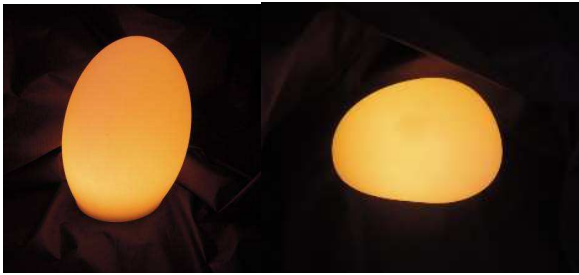

WINLITES IND. CO., LTD.

LED HOME DECORATION

BALL TYPE

SPHERE: D20CM, D25CM, D35CM, D40CM, D50CM

FLATE BALL : D32*H20CM

CEILING BALL

SIZE : D35CM, D40CM, D50CM

LED CHAIR

SIZE : CUBE IN 20CM, 30CM, 40CM, 50CM

SPECIAL SHAPE TABLE LAMP

SHAPE : COLUMN(S, M, L), PEBBLE-STONE, EGG(INCLINE)

LED STOOL

ARC STOOL

SOFA

LHD-G004

LHD-G005

LED BAR TABLE

ICE BUCKET

LHD-H001 : D25CM

LHD-H002 : D32CM

LHD-H003 : D36CM

--	--	--	--