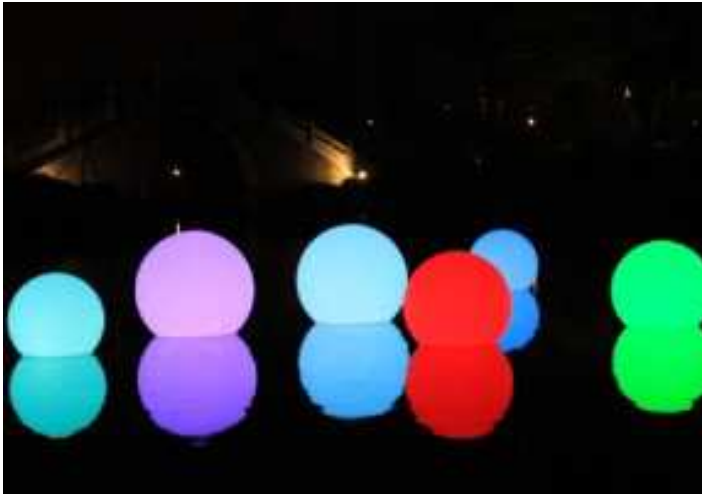

WINLITES IND. CO., LTD.

LED HOME DECORATION

BALL TYPE

SPHERE: D20CM, D25CM, D35CM, D40CM, D50CM

FLATE BALL : D32*H20CM

CEILING BALL

SIZE : D35CM, D40CM, D50CM

LED CHAIR

SIZE : CUBE IN 20CM, 30CM, 40CM, 50CM

SPECIAL SHAPE TABLE LAMP

SHAPE : COLUMN(S, M, L), PEBBLE-STONE, EGG(INCLINE)

LED STOOL

ARC STOOL

SOFA

LHD-G004

LHD-G005

LED BAR TABLE

ICE BUCKET

LHD-H001 : D25CM

LHD-H002 : D32CM

LHD-H003 : D36CM

--	--	--	--